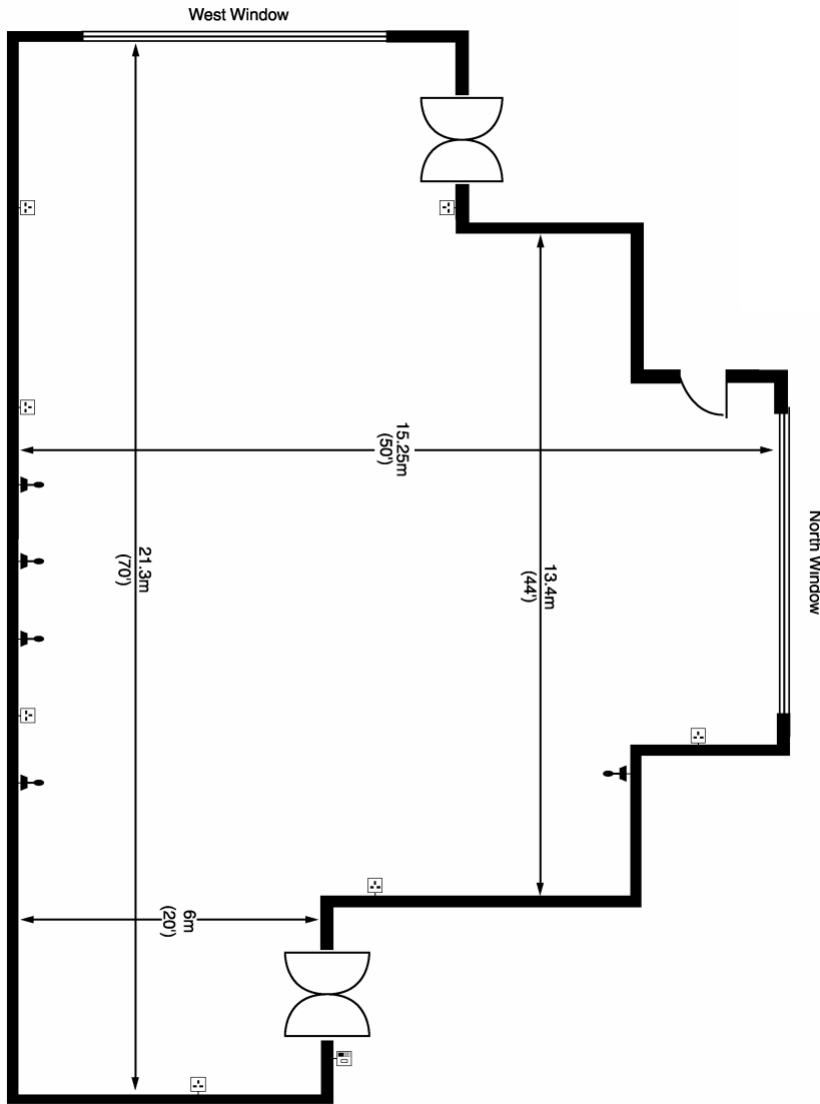

PAINTERS' HALL ROOM LAYOUTS

LIVERY HALL

KEY

-  POWER POINTS
-  DIMMER SWITCH
-  MICROPHONE POINTS
-  WINDOWS
-  PARTITION

COURT ROOM AND COURT DINING ROOM

PAINTED CHAMBER