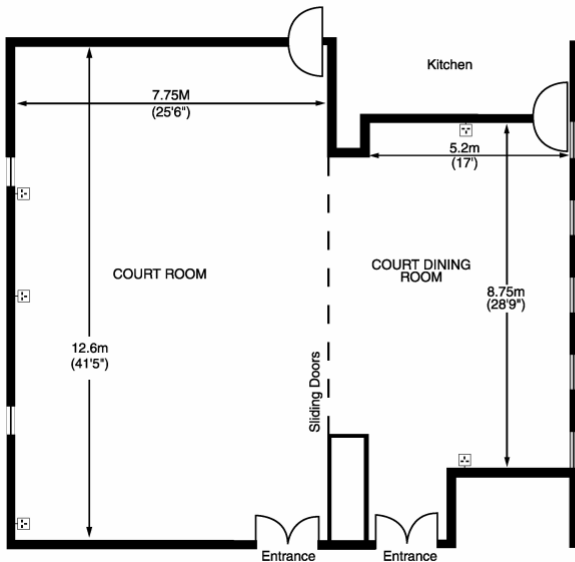

PAINTERS' HALL ROOM LAYOUTS

LIVERY HALL

KEY

-  POWER POINTS
-  DIMMER SWITCH
-  MICROPHONE POINTS
-  WINDOWS
-  PARTITION

COURT ROOM AND COURT DINING ROOM

PAINTED CHAMBER